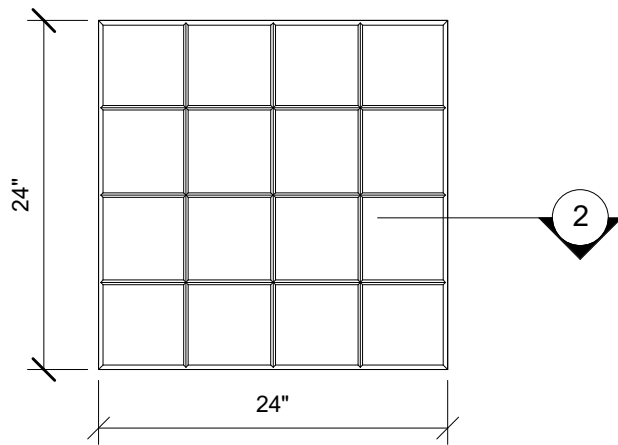

1 SIDE VIEW
1" = 1'-0"

2 EDGE DETAIL
3" = 1'-0"

3 PLAN VIEW
1" = 1'-0"

4 END VIEW
1" = 1'-0"

123 Columbia Court N. Chaska, MN 55318
www.acousticalsurfaces.com
1-800-854-2948

PRODUCT LINE: 1" Enviroacoustic Design Panels - 2ft x 2ft - Beveled Edge - Grid