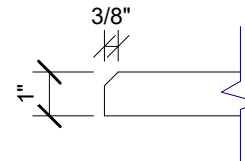

1 SIDE VIEW
1" = 1'-0"

2 EDGE DETAIL
3" = 1'-0"

3 PLAN VIEW
1" = 1'-0"

4 END VIEW
1" = 1'-0"

123 Columbia Court N. Chaska, MN 55318
www.acousticalsurfaces.com
1-800-854-2948

PRODUCT LINE: 1" Enviroacoustic Design Panels - 2ft x 2ft - Beveled Edge - Grid